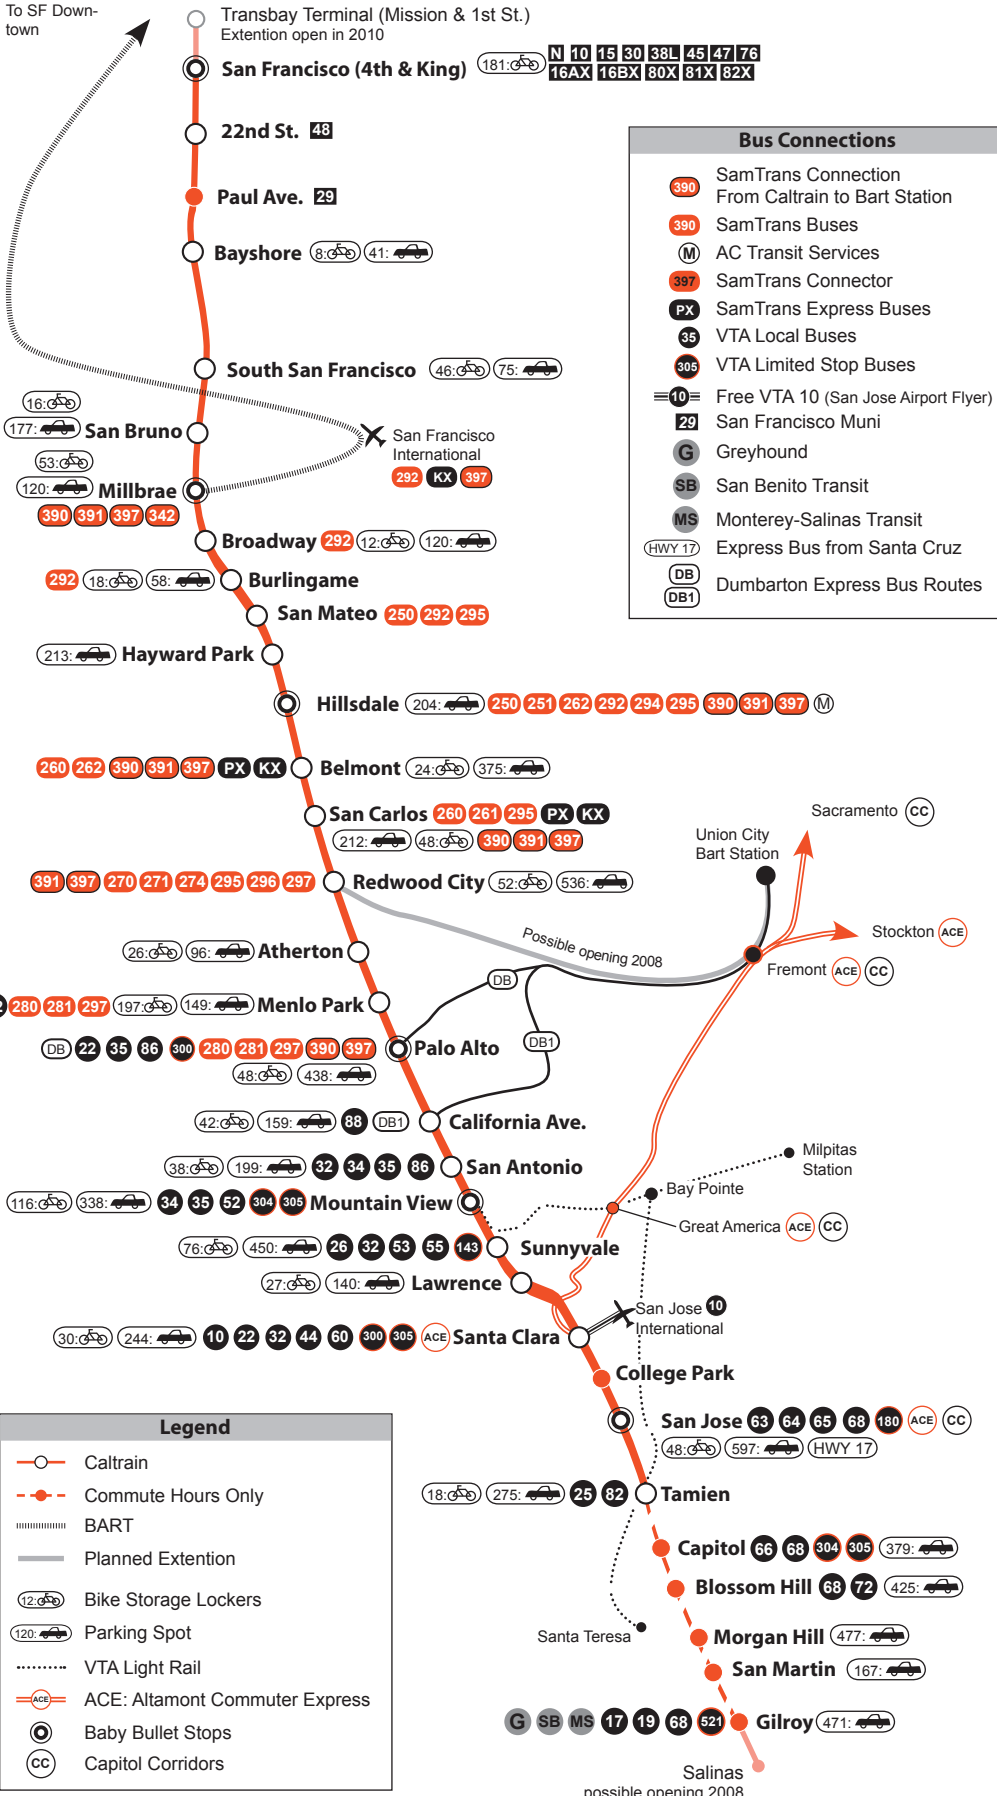

# Caltrain Map

To SF Downtown

Bus Connections	
	SamTrans Connection From Caltrain to Bart Station
	SamTrans Buses
	AC Transit Services
	SamTrans Connector
	SamTrans Express Buses
	VTA Local Buses
	VTA Limited Stop Buses
	Free VTA 10 (San Jose Airport Flyer)
	San Francisco Muni
	Greyhound
	San Benito Transit
	Monterey-Salinas Transit
	Express Bus from Santa Cruz
	Dumbarton Express Bus Routes
	Dumbarton Express Bus Routes

Legend	
	Caltrain
	Commute Hours Only
	BART
	Planned Extension
	Bike Storage Lockers
	Parking Spot
	VTA Light Rail
	ACE: Altamont Commuter Express
	Baby Bullet Stops
	Capitol Corridors